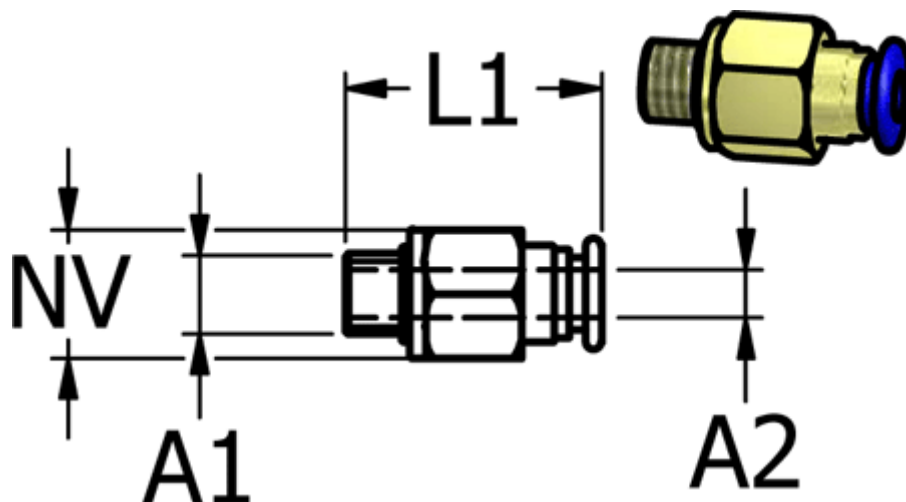

Article number: 586PC34

Description: Mini Push-in PC34, straight, M3 hose Ø4

Measures

Ext. hose diameter A2	= 4 mm
L1	= 17.5
NV	= 8
Thread A1	= M3